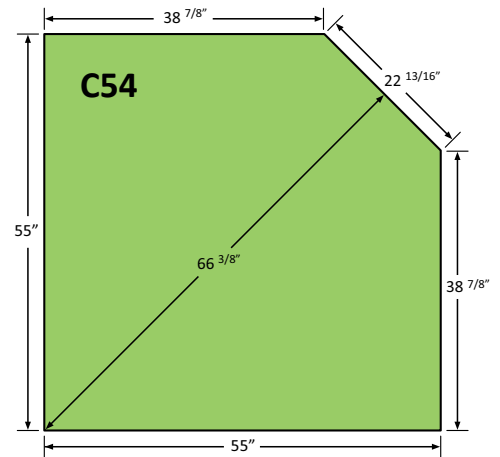

Graysen Woods Hearth Pad Guide for Pacific Energy Wood Stoves

Find your stove in one of the boxes below, the hearth pad(s) in that box meet the floor protection requirements for that stove*.

Vista
Vista Classic
Alderlea T4

Spectrum
Spectrum Classic
Super 27
Fusion
Summit
Summit Classic
Alderlea T5
Alderlea T6 (W4848 Only)

Alderlea T6

*These measurements are assuming double wall pipe and vertical venting system. Please consult your local regulations and/or inspectors before installing your Pacific Energy stove to ensure all codes and clearances are met with your system.