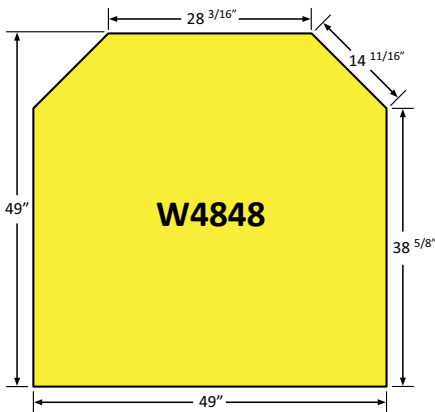

Graysen Woods Hearth Pad Guide for Pacific Energy Wood Stoves

Find your stove in one of the boxes below, the hearth pad(s) in that box meet the floor protection requirements for that stove*.

Vista
Vista Classic
Alderlea T4