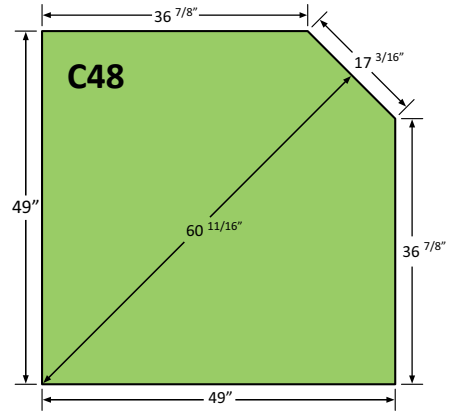

Graysen Woods Hearth Pad Guide for Pacific Energy Wood Stoves

Find your stove in one of the boxes below, the hearth pad(s) in that box meet the floor protection requirements for that stove*.

Vista
Vista Classic
Alderlea T4

Spectrum
Spectrum Classic
Super 27
Fusion
Summit
Summit Classic
Alderlea T5
Alderlea T6 (W4848 Only)

Alderlea T6

*These measurements are assuming double wall pipe and vertical venting system. Please consult your local regulations and/or inspectors before installing your Pacific Energy stove to ensure all codes and clearances are met with your system.