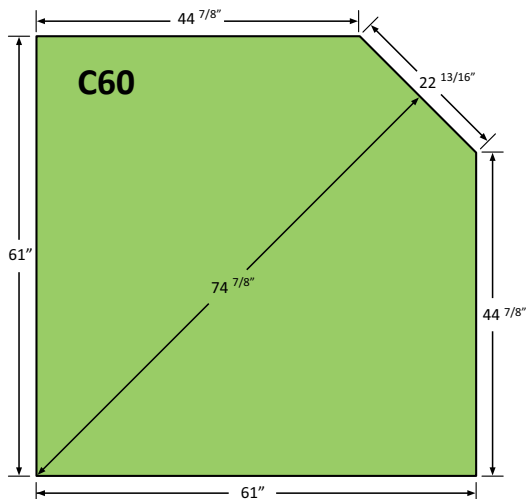

Graysen Woods Hearth Pad Guide for Pacific Energy Wood Stoves

Find your stove in one of the boxes below, the hearth pad(s) in that box meet the floor protection requirements for that stove*.

Vista
Vista Classic
Alderlea T4

Spectrum
Spectrum Classic
Super 27
Fusion
Summit
Summit Classic
Alderlea T5
Alderlea T6 (W4848 Only)

Alderlea T6

*These measurements are assuming double wall pipe and vertical venting system. Please consult your local regulations and/or inspectors before installing your Pacific Energy stove to ensure all codes and clearances are met with your system.