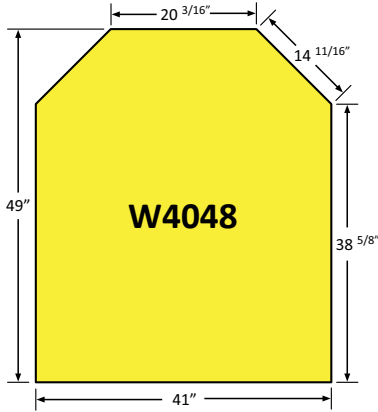

Graysen Woods Hearth Pad Guide for Pacific Energy Wood Stoves

Find your stove in one of the boxes below, the hearth pad(s) in that box meet the floor protection requirements for that stove*.

Vista
Vista Classic
Alderlea T4

Spectrum
Spectrum Classic
Super 27
Fusion
Summit
Summit Classic
Alderlea T5
Alderlea T6 (W4848 Only)

Alderlea T6

*These measurements are assuming double wall pipe and vertical venting system. Please consult your local regulations and/or inspectors before installing your Pacific Energy stove to ensure all codes and clearances are met with your system.